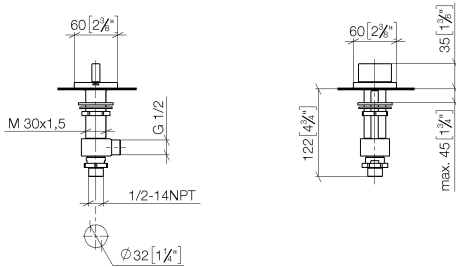

20 000 706

- hole diameter valve 32 mm
- rosette 60 x 60 mm
- with hot marking

	Champagne (22kt Gold)	20 000 706-47
	Chrome	20 000 706-00
	Brushed Platinum	20 000 706-06
	Dark Chrome	20 000 706-19
	Brushed Champagne (22kt Gold)	20 000 706-46
	Brushed Dark Platinum	20 000 706-99

20 000 706

mm [inches]

Flow rate chart

Certificates

WRAS\_2103001.

20 000 706

Parts for other finishes can be found here: [Chrome](#)

### Spare parts list

No.	Item Number	Name	Quantity used	Delivery time
1	90 20 70 051 05-47	handle ( hot )	1	30
2	04 17 11 058 32 90	side panel	1	2
3	90 90 03 132 00 90	top	1	2
4	04 23 10 032 78 90	fixing set	1	2
5	04 17 11 023 10 90	distributor	1	2
6	90 23 30 040 00-47	threaded connector	1	30
7	09 30 11 059 90	disc	1	2
8	09 23 10 012 90	nut	1	2