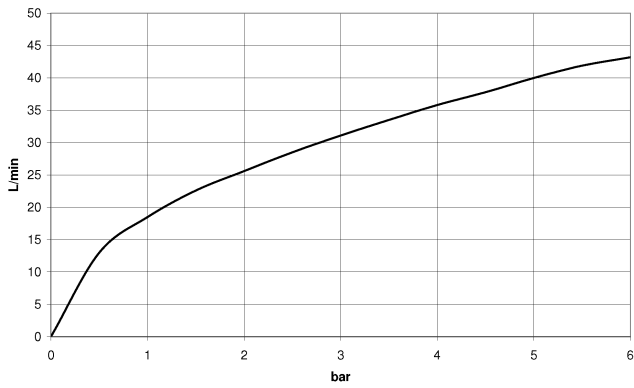

20 000 706

- hole diameter valve 32 mm
- rosette 60 x 60 mm
- with hot marking

	Champagne (22kt Gold)	20 000 706-47
	Chrome	20 000 706-00
	Brushed Platinum	20 000 706-06
	Dark Chrome	20 000 706-19
	Brushed Champagne (22kt Gold)	20 000 706-46
	Brushed Dark Platinum	20 000 706-99

20 000 706

mm [inches]

Flow rate chart

Certificates

WRAS\_2103001.

20 000 706

Parts for other finishes can be found here: [Chrome](#)